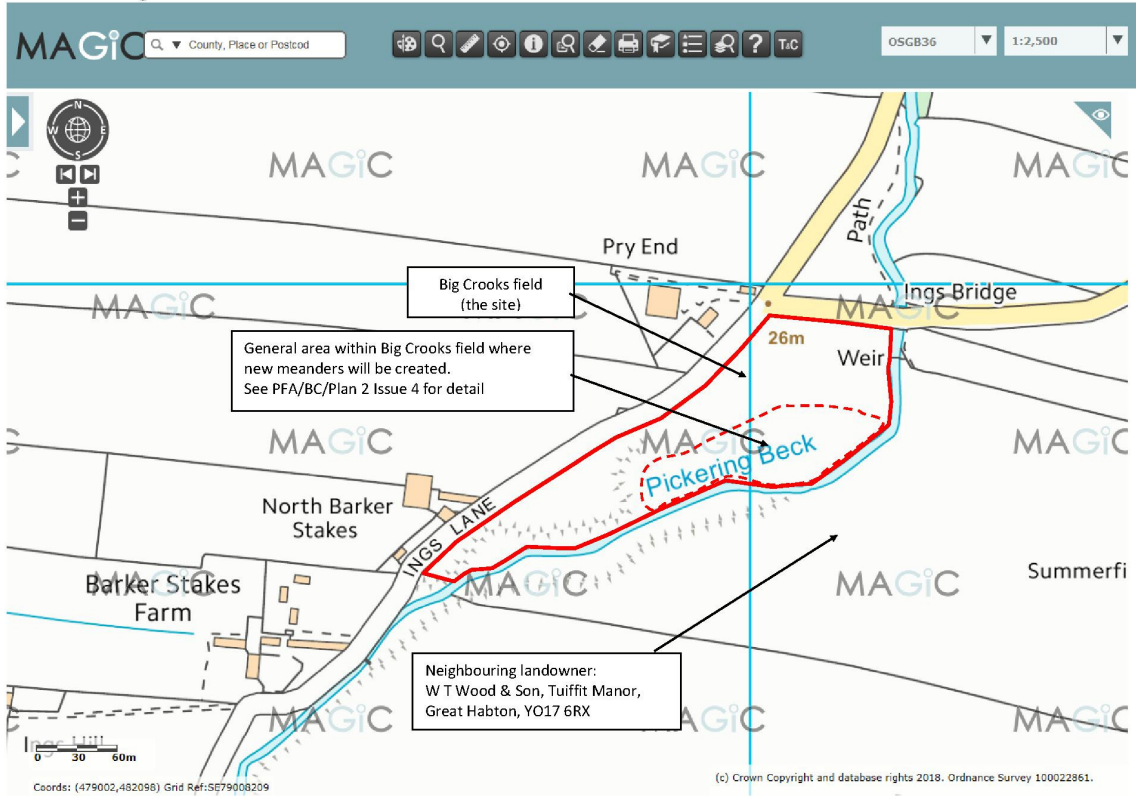

Big Crooks Field. General Location.

Site location of Big Crooks

THIS COPY HAS BEEN MADE BY OR WITH THE AUTHORITY OF RYEDALE DISTRICT COUNCIL PURSUANT TO SECTION 47 OF THE COPYRIGHT DESIGNS AND PATENTS ACT 1988. UNLESS THAT ACT PROVIDES A RELEVANT EXCEPTION TO COPYRIGHT, THE COPY MUST NOT BE COPIED WITHOUT THE PRIOR PERMISSION OF THE COPYRIGHT OWNER.